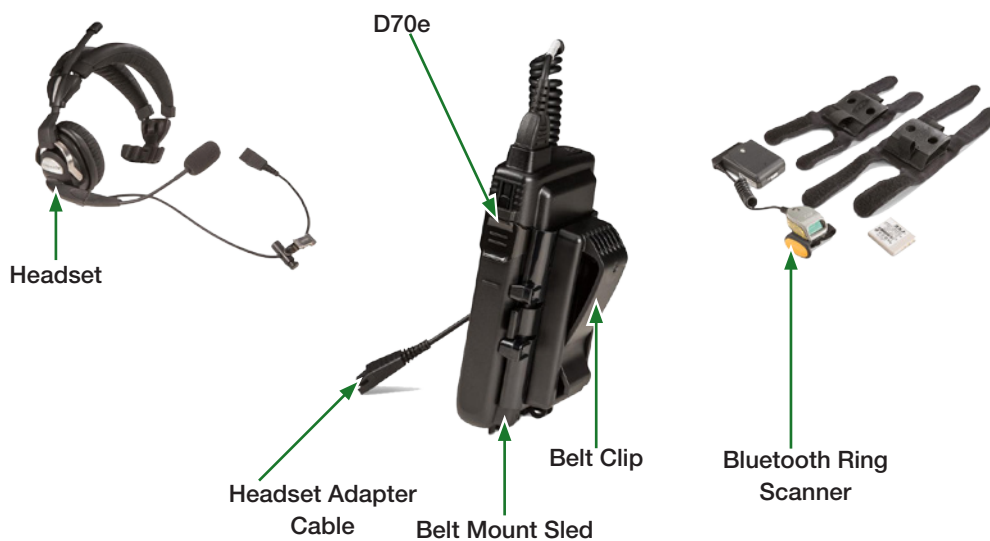

Belt Mount Total Wearable Solution Ordering Guide					
System Component		Options	Product Name	Sku	Note
Step 1	Choose Dolphin 70e Black Wireless Mobile	Standard Battery	Dolphin 70e Black Wireless Mobile	70e-L00-C111SEW	Includes one battery
		Extended Battery	Dolphin 70e Black Wireless Mobile	70e-L00-C111XEW	Includes one battery
Step 2	Order Belt Mount Sled		Belt Mount Sled	HWC-BELT MOUNTSLED	Recommend one per D70e
Step 3	Order Belt Clip		Belt Clip	HWC-BELT CLIP	Recommend one per sled or one per user
Step 4	Order Charger	USA	Quad Charger - US	COMMON-QC-1	Recommend one per four batteries
		Europe	Quad Charger - EU	COMMON-QC-2	Recommend one per four batteries
Step 5 (Optional)	Order an Extra Battery to Cover Multiple Shifts	Standard Battery	Standard Battery Pack for Dolphin 70e	BAT-STANDARD-02	
		Extended Battery	Extended Battery Pack for Dolphin 70e	BAT-EXTENDED-02	
Step 6	Order Headset and Accessories if Voice Applications are Supported	Choose a Headset	Single Ear Lightweight Headset	LWH330	
			Single Ear Rugged Headset	RH750	
			Single Ear Lightweight Headset	RH760	
			Dual Ear Rugged Headset	RH770	
		Order Headset Cable	Headset Cable	HWC-HEADSET CABLE	
Step 7 (Optional)	Choose Scanners and Accessories if Scanning is Required	Bluetooth	Bluetooth Laser Ring Scanner	8651100RINGSCR	
			Bluetooth Imager Ring Scanner	8652100RINGSCR	
			Spare Battery for Bluetooth Ring Scanner	8650376BATTERY	
			Spare Battery for Bluetooth Ring Scanner	8650377CHARGER	
		Charger	8 Bay Charger - US version	8650377CHARGER	Recommend one per eight batteries
			8 Bay Charger - Worldwide Version	8650378CHARGER	Recommend one per eight batteries